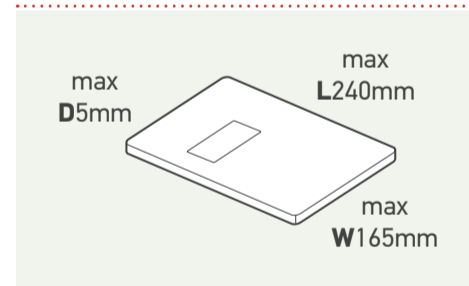

All prices in the above table are exempt from VAT.

Letter up to 100g

Large Letter up to 750g

Small Parcel up to 2kg

Medium Parcel up to 20kg

Exceptions apply – for more information about how to present your mail, please visit: royalmail.com/size