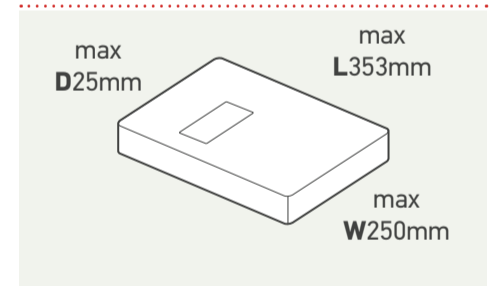

All prices in the above table are exempt from VAT.

Letter up to 100g

Large Letter up to 750g

Small Parcel up to 2kg

Medium Parcel up to 20kg

Exceptions apply – for more information about how to present your mail, please visit: royalmail.com/size