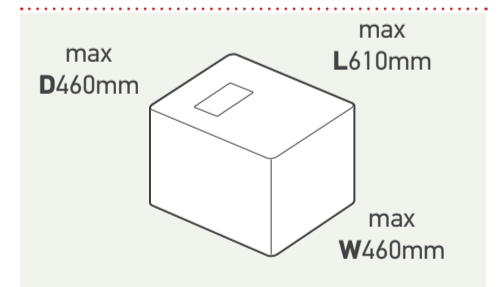

All prices in the above table are exempt from VAT.

Letter up to 100g

Large Letter up to 750g

Small Parcel up to 2kg

Medium Parcel up to 20kg

Exceptions apply – for more information about how to present your mail, please visit: royalmail.com/size