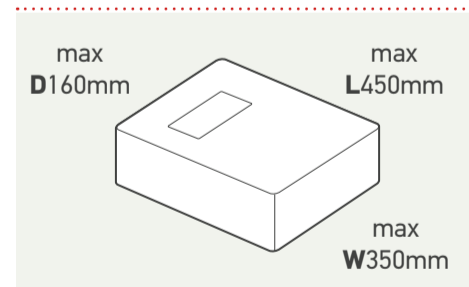

All prices in the above table are exempt from VAT.

Letter up to 100g

Large Letter up to 750g

Small Parcel up to 2kg

Medium Parcel up to 20kg

Exceptions apply – for more information about how to present your mail, please visit: royalmail.com/size